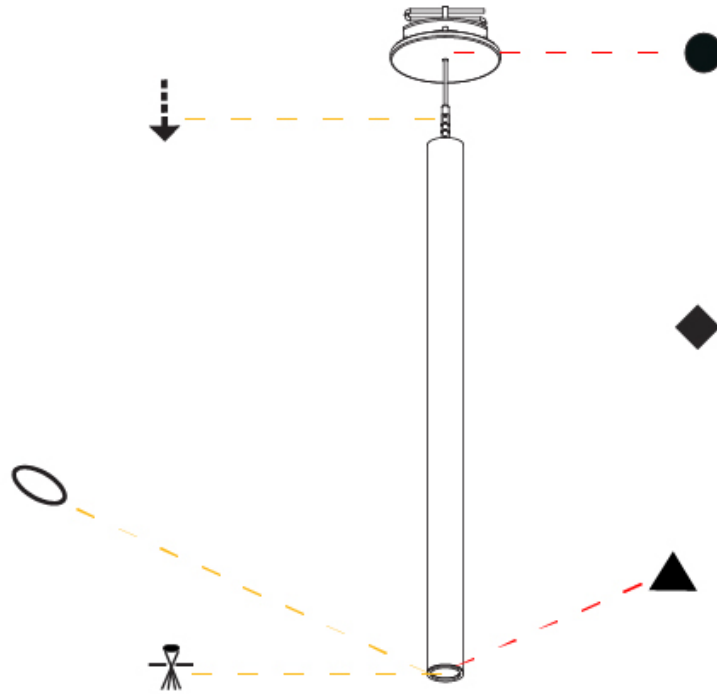

PHYSICAL

Shape: Cylinder
 Diameter (mm): 28
 Diameter (in): 1 1/8
 Height (mm): 450
 Height (in): 17 11/16
 Max. Overall Height (mm): 2450
 Max. Overall Height (in): 96 7/16
 Min. Recessing Depth (mm): 75
 Min. Recessing Depth (in): 2 15/16
 Light Distribution: Downlight
 Weight (kg): 0.504
 Weight (lbs): 1.11
 Diffuser: Shine Ring - Opal / Yellow / Orange / Red / Blue / Green
 Fixture Finish: SSR / BKV / CWI / CRY / HAB / UFT / ITA / RUA / FTG / MYG / LOD / PUS / FRO / FUP / KIA / POP / BLS / SPG / MEY / GOH / GUM / CHC / COM / ABZ / JAG / OBR / MOS / ROR
 Fixture Material: Aluminum
 Cable Details: 2000mm or 4000mm Black Cable
 Cut-out Measurements: 68mm / 2 11/16"

HANGOVER PLUG SHINE MONOPOINT RECESSED CANOPY SUSPENSION

A30844-

PROJECT _____

TYPE _____

SPECIFIER _____

QUANTITY _____

DATE _____

A